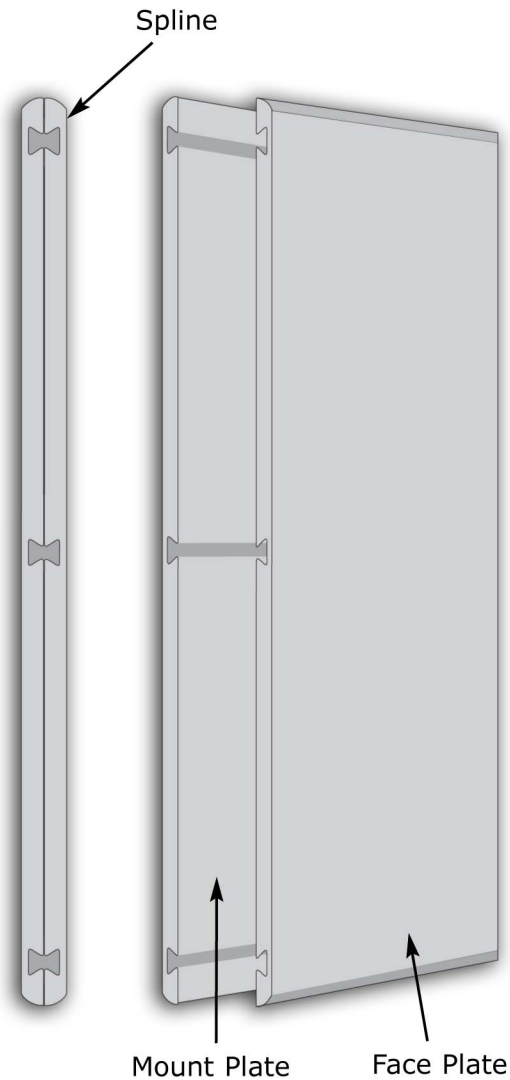

The Trim Look

Single/MountPlate System

Trim Look Details

Copyright 2010 Nexus
All rights reserved.

Typical End View

Profile: 6mm (1/4") thick

Options: Insert, Slider, Suspended, Projecting, Desk

Available from: