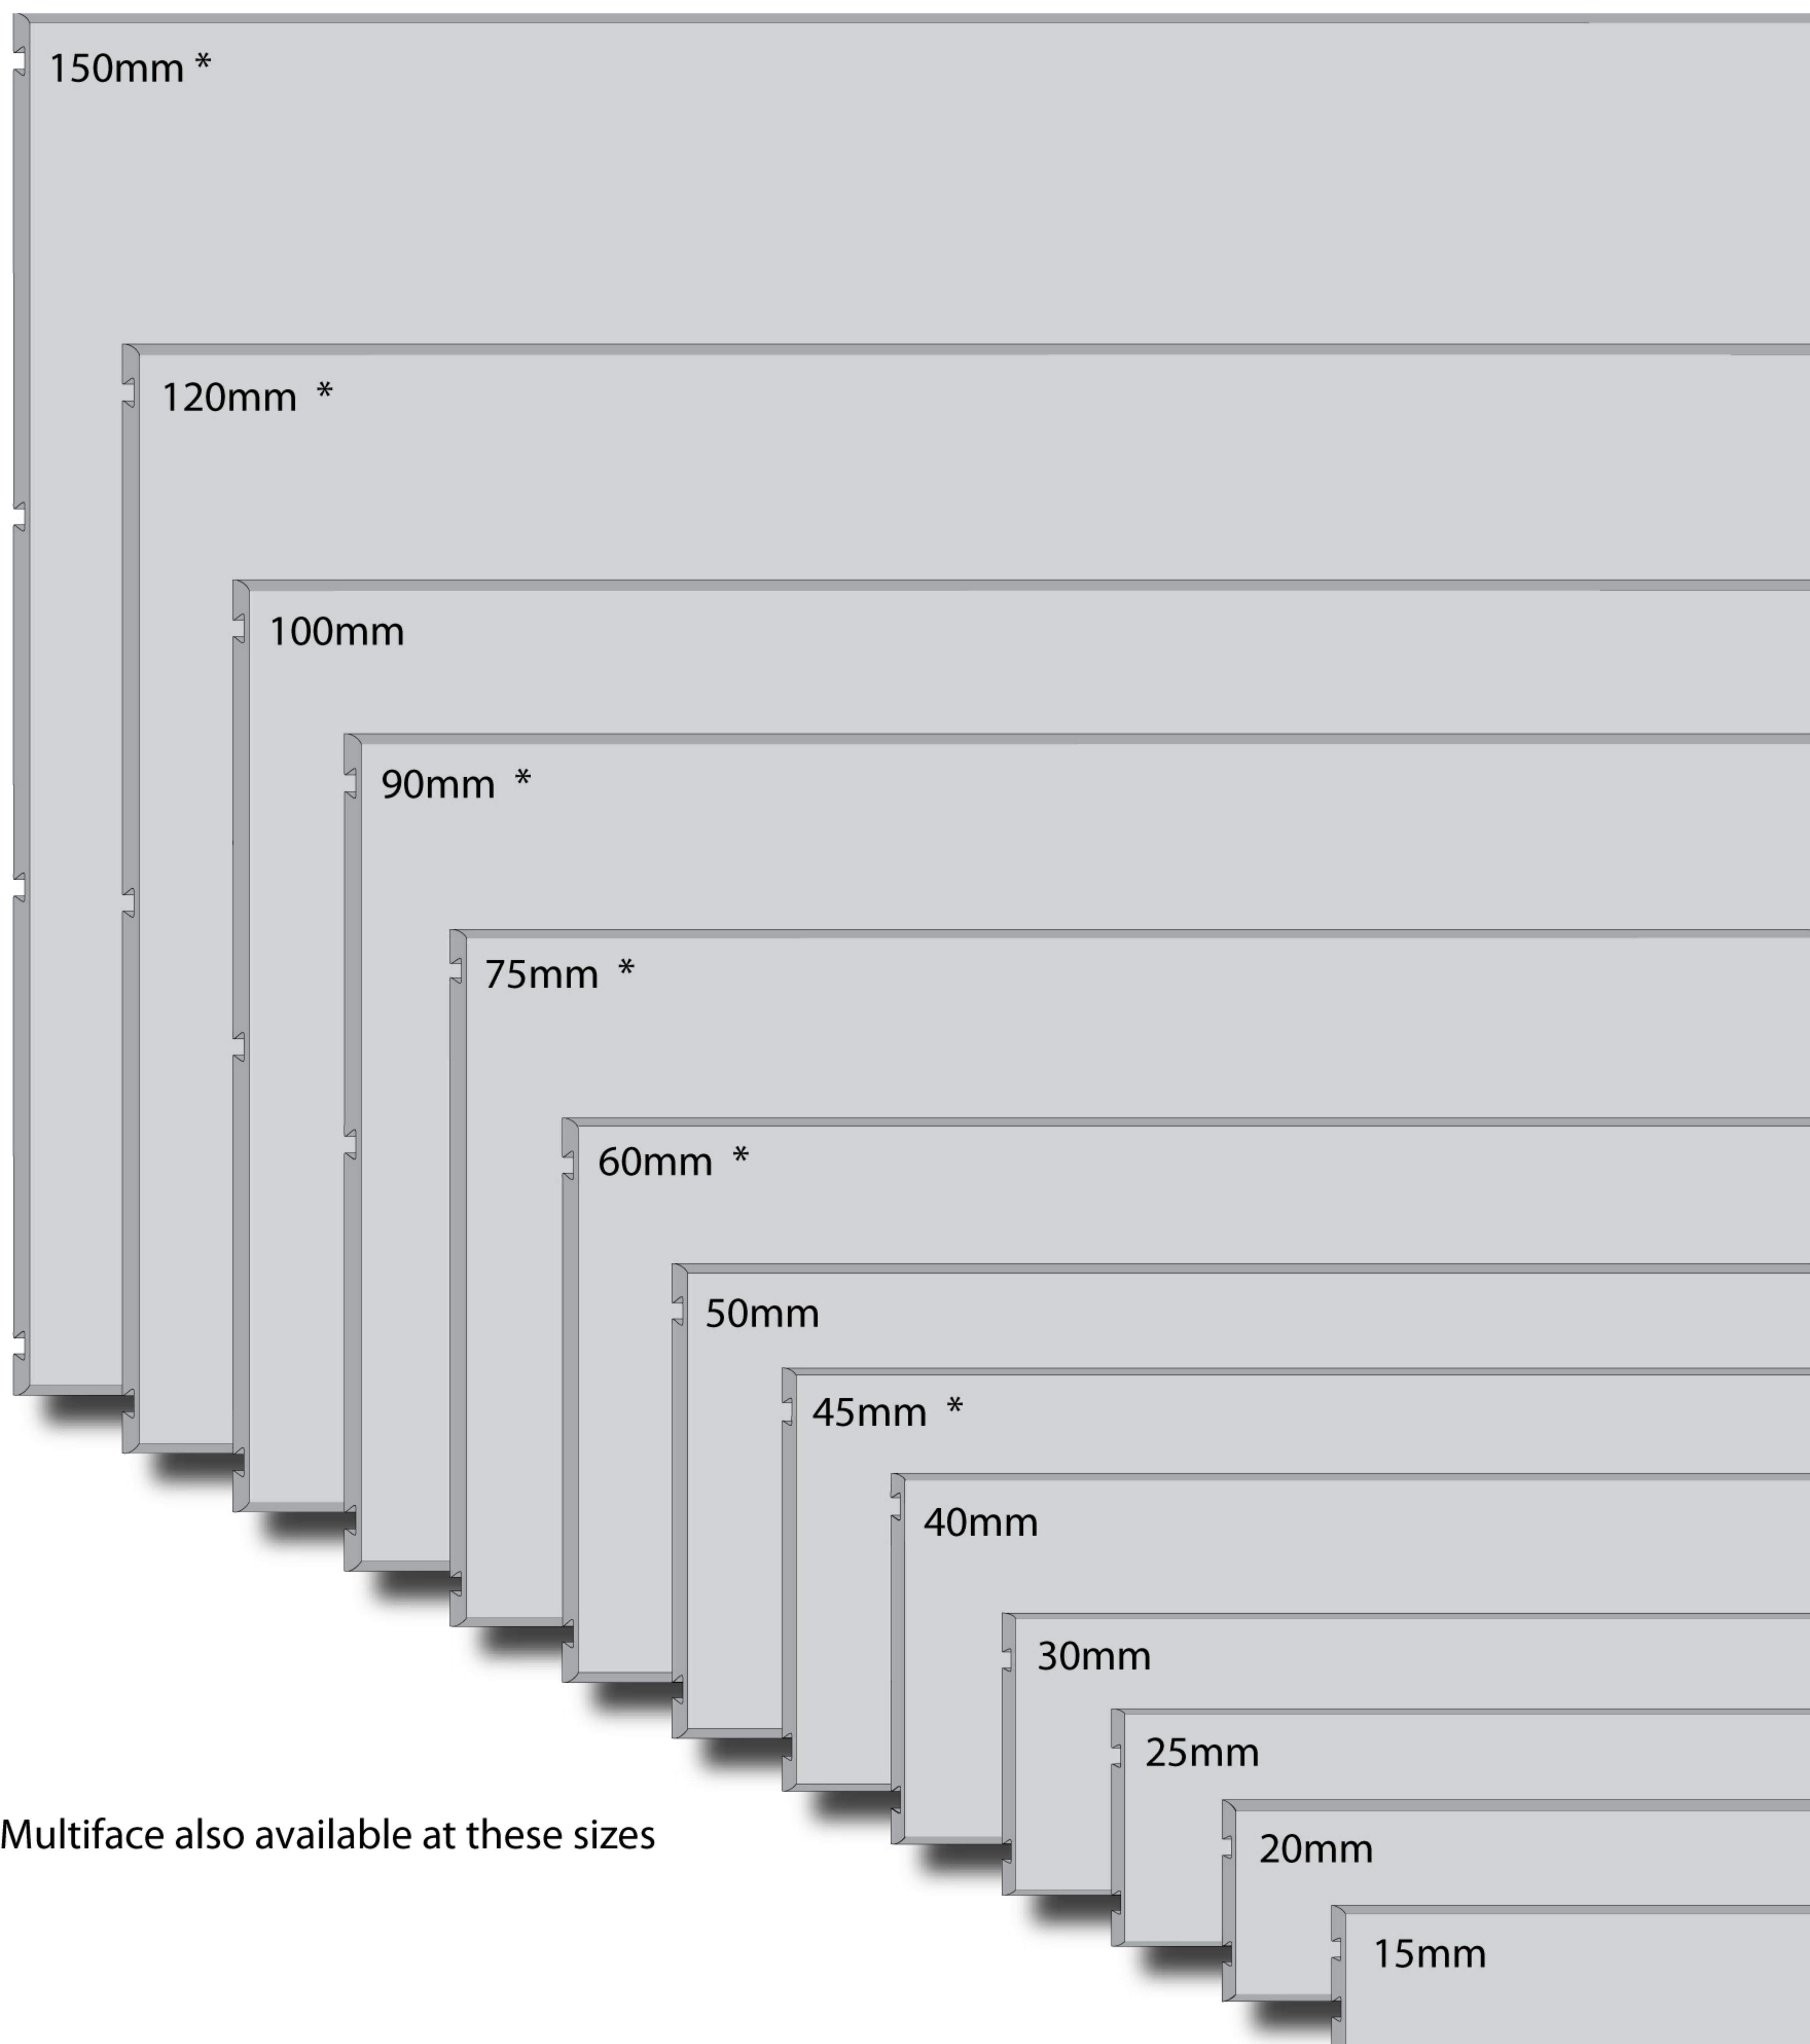

Sizes

Modular Sign System
Copyright 2008 Nexus
All rights reserved.

Can you imagine an 8 column, interior Directory 8' high x 8' long???

The **NEXUS Modular Sign System** can be manufactured in an endless range of sizes and configurations.

To start, choose from any of our 13 standard brushed aluminum faceplates or 6 multifaces*.

If the standards don't suit your needs, our **MetalPlates** and **NexPlates** are available in 5mm incremental sizes, from 20mm and up. Other materials/ colours are also available.

So, don't let a sign system limit your choices. If you can imagine it...we can build it!

Standard Extruded FacePlates

* Multiface also available at these sizes

Illustration not to size

... more sizes