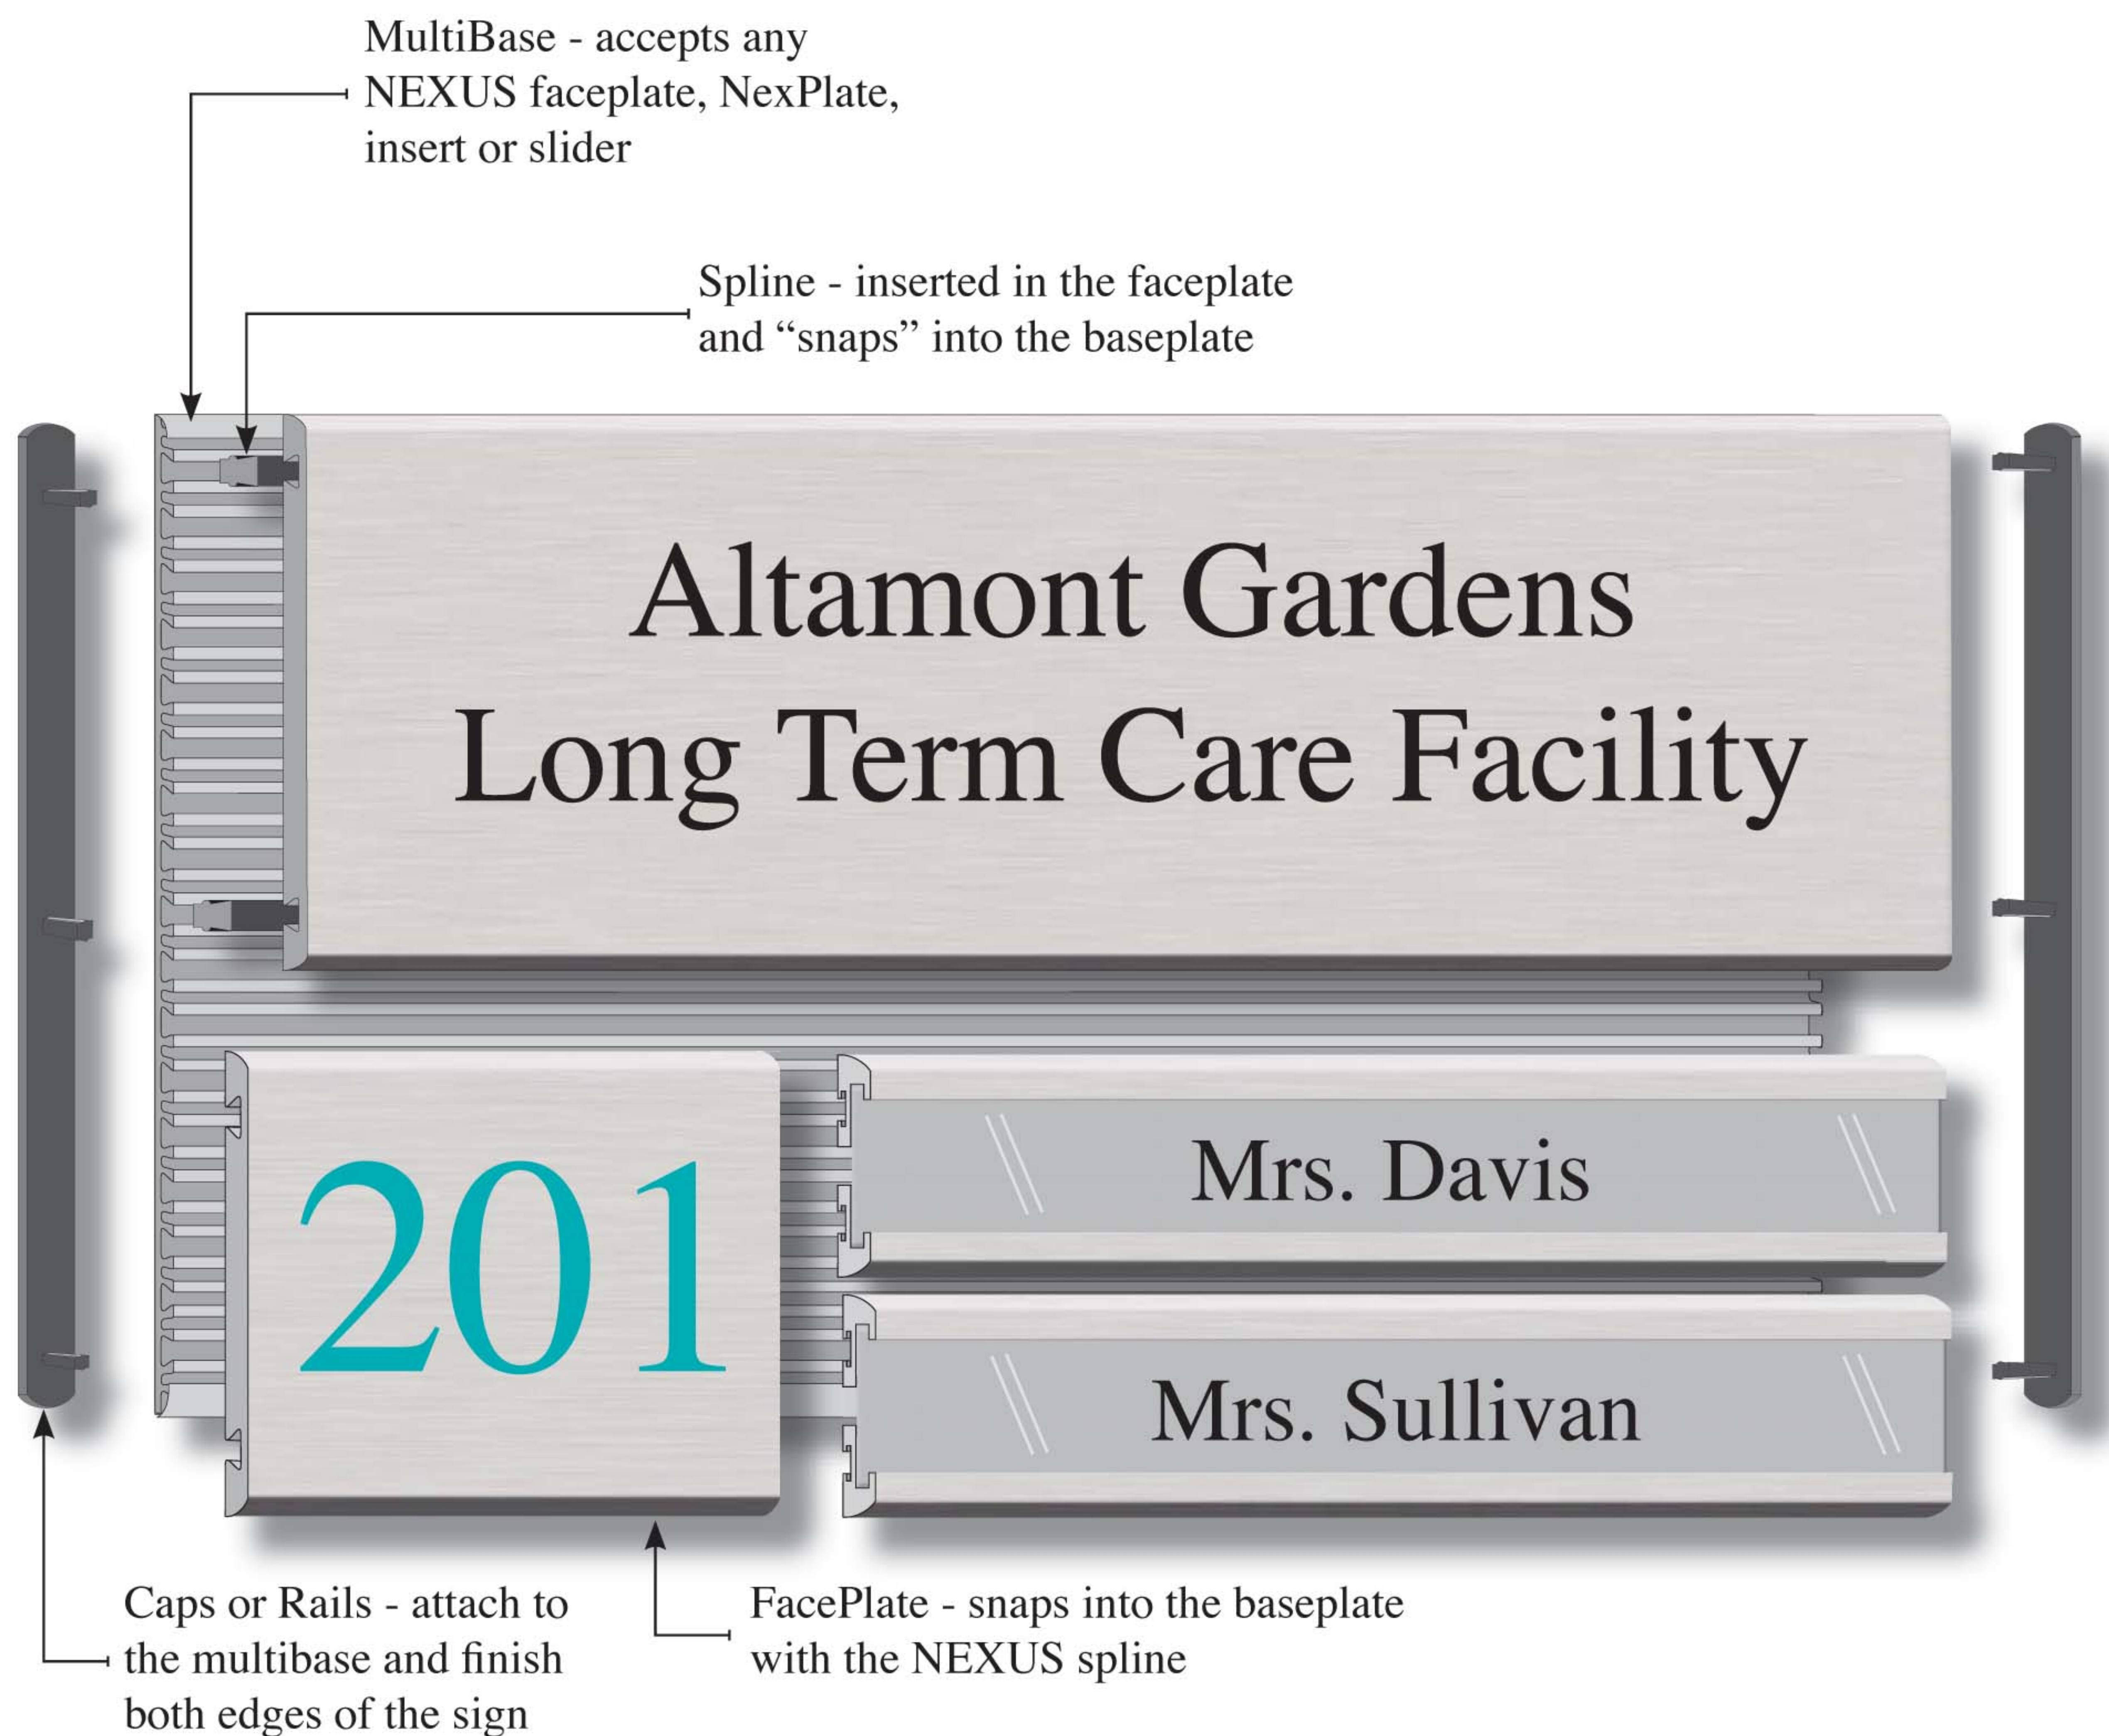

# The Multibase System

Modular Sign System  
Copyright 2010 Nexus  
All rights reserved.

The MultiBase is NEXUS at its most economical.  
The one-piece construction of the base allows quick assembly of single or multiple plate signs.  
The NEXUS multibase is attached directly to the wall, creating an invisible mounting solution.  
The MultiBase System is available in the Cap and Rail Looks, at 45mm, 60mm, 75mm, 90mm, 120mm and 150mm sign depths.  
Also available in the Frame Look, at 120mm and 150mm deep.