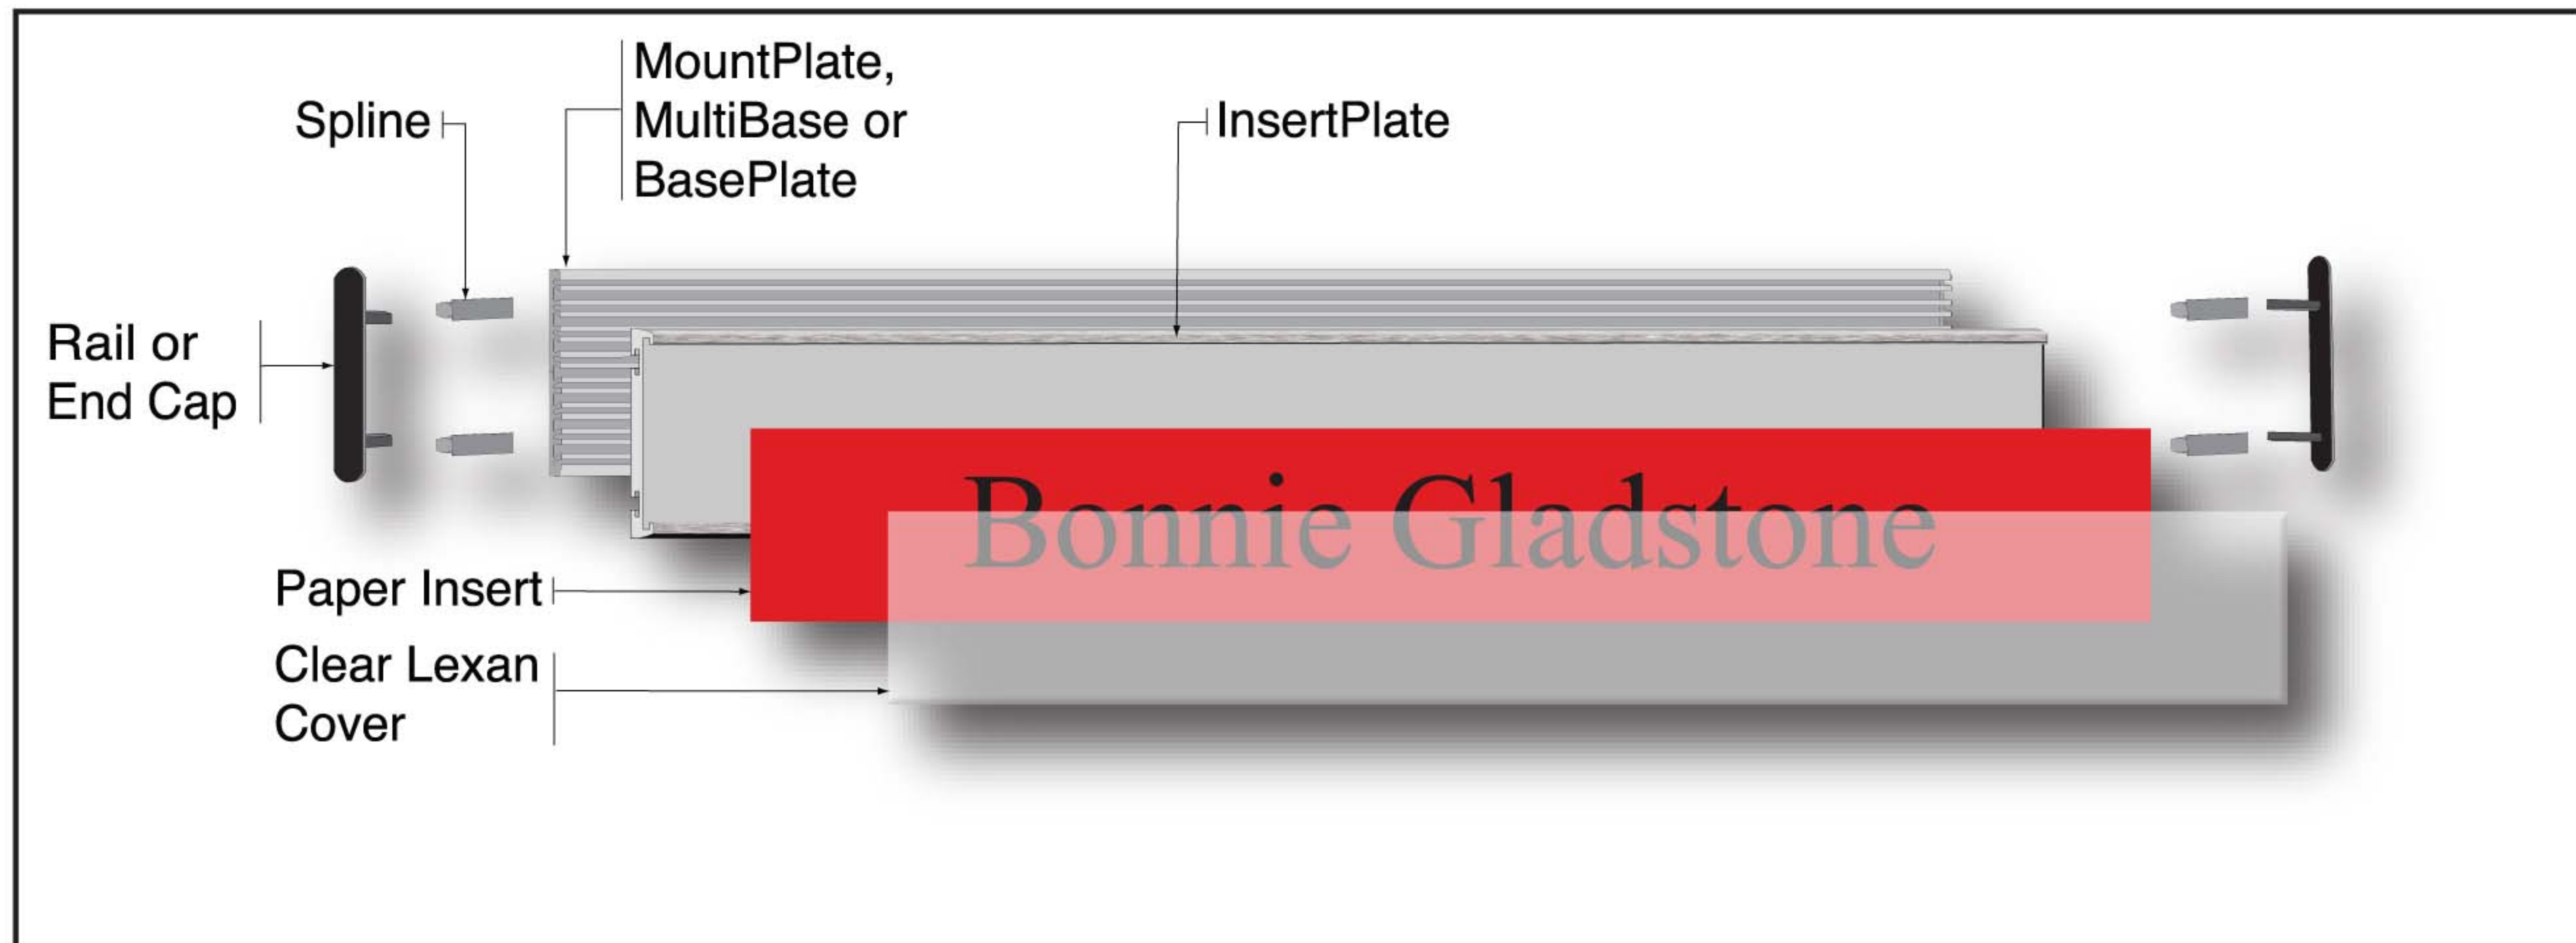

Insert Plate

Modular Sign System
Copyright 2010 Nexus
All rights reserved.

Available in 4 standard sizes (15mm, 20mm, 30mm and 45mm), the NEXUS InsertPlate is the most user-friendly option. The one piece construction of the InsertPlate provides quick and easy changes. Available in any of our systems, it can be used on its own, with other inserts or combined with faceplates. Supplied with a clear, velvet finish, Lexan cover.

Components

Assembled

4 Standard Sizes

4 Standard Colours

Available from: