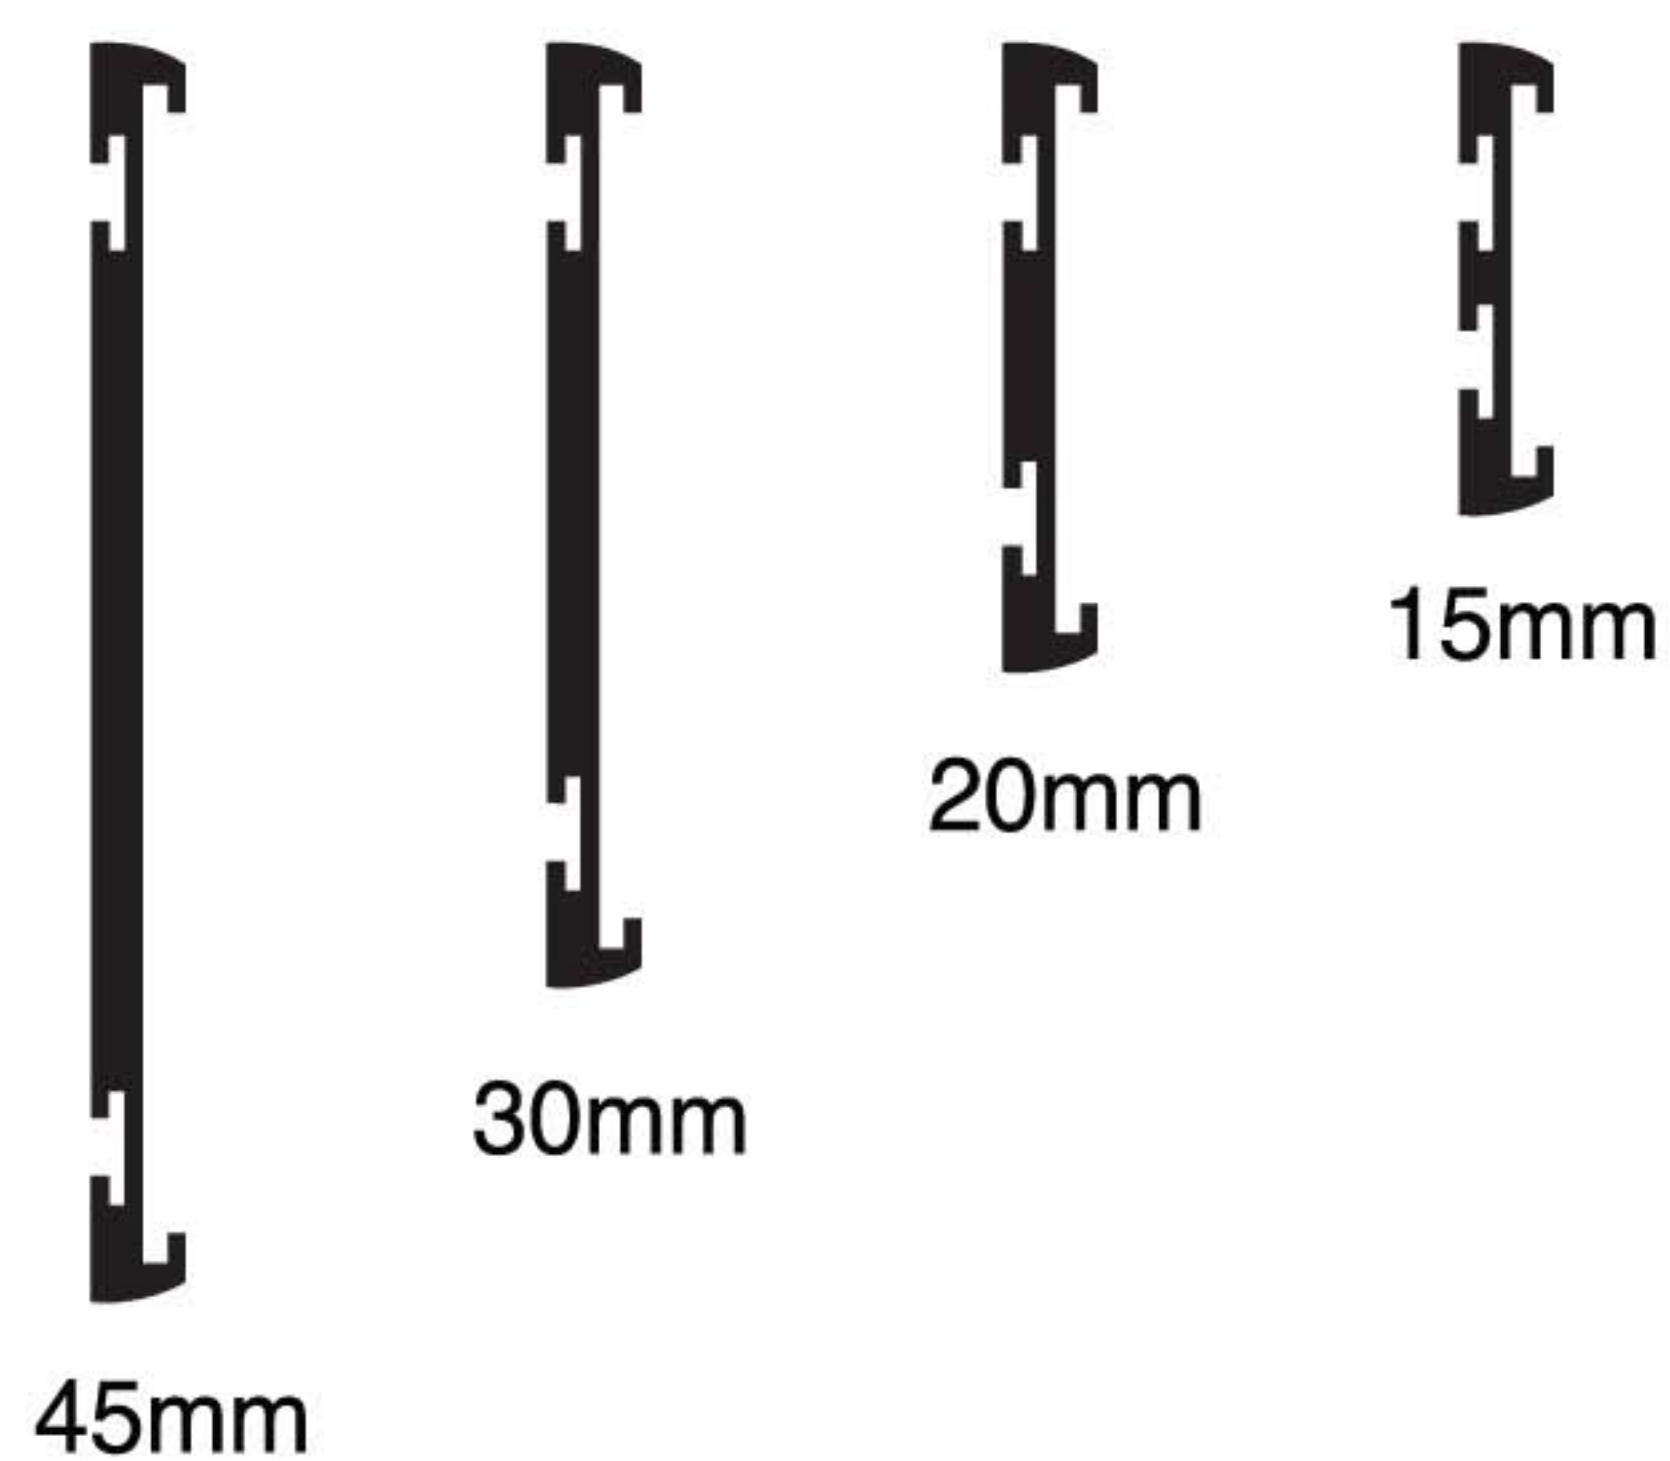

Insert Plate

Modular Sign System
Copyright 2010 Nexus
All rights reserved.

Available in 4 standard sizes (15mm, 20mm, 30mm and 45mm), the NEXUS InsertPlate is the most user-friendly option. The one piece construction of the InsertPlate provides quick and easy changes. Available in any of our systems, it can be used on its own, with other inserts or combined with faceplates. Supplied with a clear, velvet finish, Lexan cover.

Components

Assembled

4 Standard Sizes

4 Standard Colours

Available from: