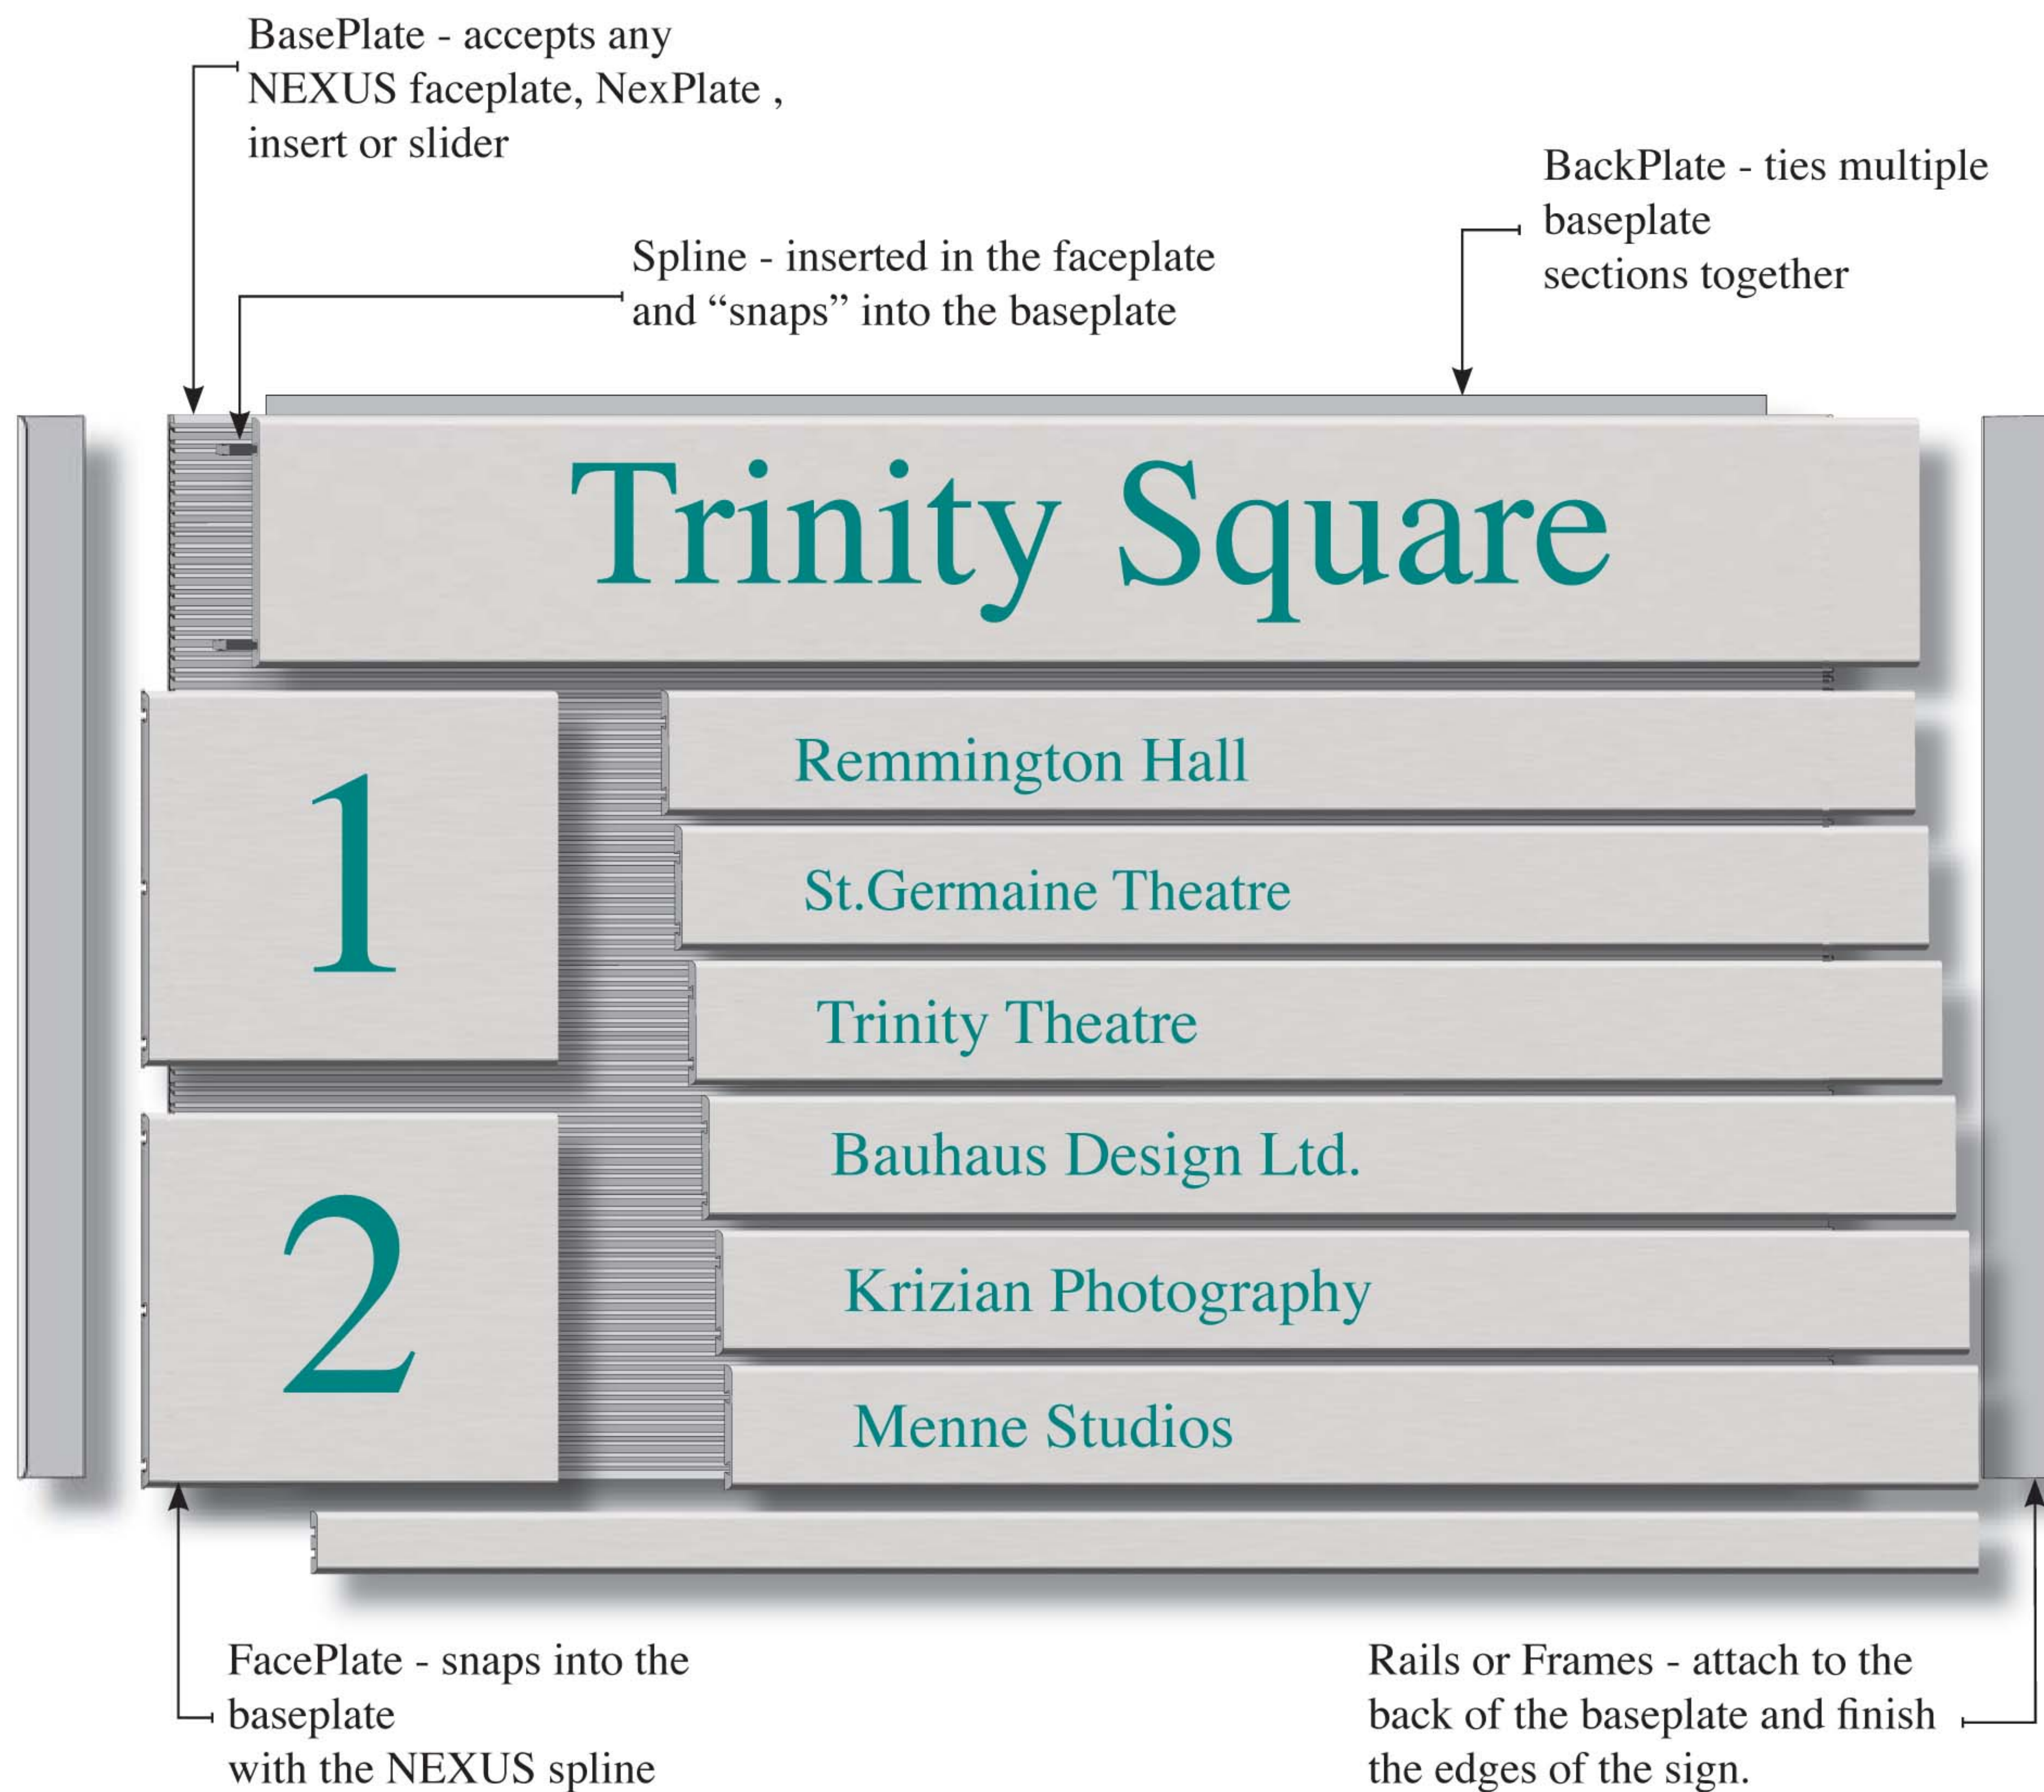

The BasePlate System

NEXUS[®]
Modular Sign System
Copyright 2010 Nexus
All rights reserved.

The BasePlate is the most flexible system NEXUS has to offer. It is ideal for producing multi-plate directories and information signs, over 150mm (6") deep. Any depth, in 5mm increments is possible. The NEXUS baseplate is attached directly to the wall, creating an invisible mounting solution. The BasePlate System is available in the Rail, RailFrame, Frame and CoverFrame Looks.